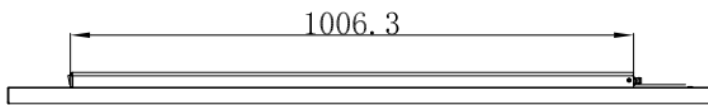

Dimensions (unit: mm)

Distributed by