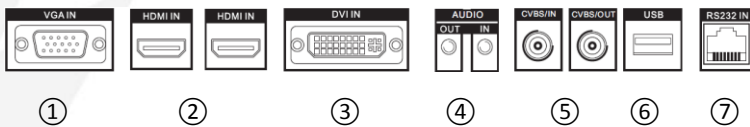

Interfaces

NO.	Description
1	VGA IN
2	HDMI IN
3	DVI IN
4	AUDIO IN/OUT
5	CVBS IN/OUT
6	USB Interface
7	RS-232 IN

Model

DS-D5055UL-B