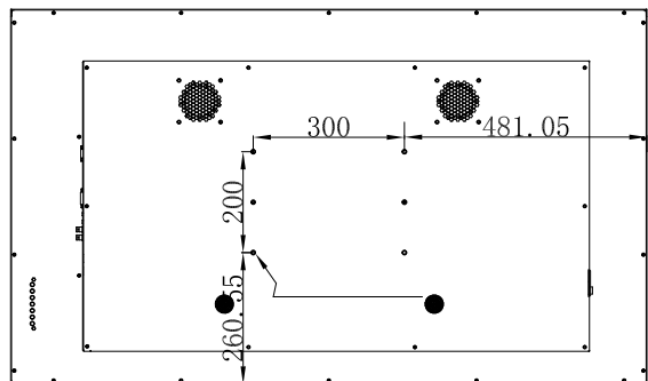

HIKVISION

Headquarters

No.555 Qianmo Road, Binjiang District,
Hangzhou 310051, China
T +86-571-8807-5998
overseasbusiness@hikvision.com

Hikvision USA
T +1-909-895-0400
sales.usa@hikvision.com

Hikvision Europe
T +31-23-55-42-770
info.eu@hikvision.com

Hikvision Middle East
T +971-4-8816086
salesme@hikvision.com

Hikvision Russia
T +7-495-669-67-99
saleru@hikvision.com

Hikvision India
T +91-22-28469900
sales@pramahikvision.com

Hikvision Italy
T +39-0438-6902
info.it@hikvision.com

Hikvision France
T +33(0)1-85-330-450
info.fr@hikvision.com

Hikvision Spain
T +34-91-737-16-55
info.es@hikvision.com

Hikvision Poland
T +48-22-460-01-50
poland@hikvision.com

Hikvision UK
T +01628-902140
support.uk@hikvision.com

Hikvision Singapore
T +65-6684-4718
sg@hikvision.com

Hikvision Oceania
T +61-2-8599-4233
salesau@hikvision.com

Hikvision Canada
T +1-909-895-0400
sales.usa@hikvision.com

Hikvision Korea
T +82-31-731-8841
sales.korea@hikvision.com

Hikvision Brazil
T +55 11 3318-0050
Latam.support@hikvision.com

Hikvision Africa
T +27 (0) 0351172
sale.africa@hikvision.com

Hikvision Hong Kong
T +852-2151-1761