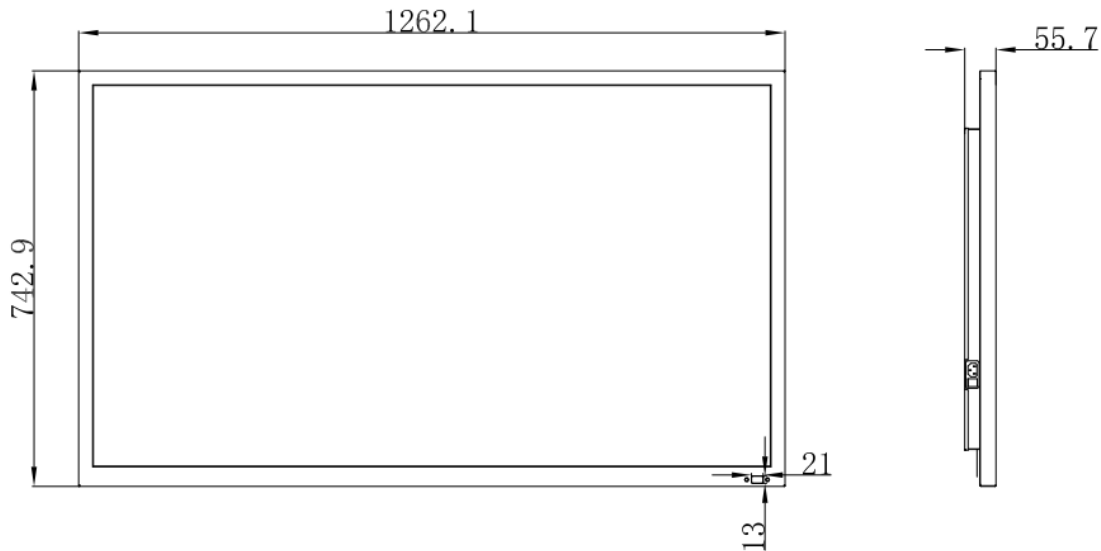

Dimensions (unit: mm)

Distributed by