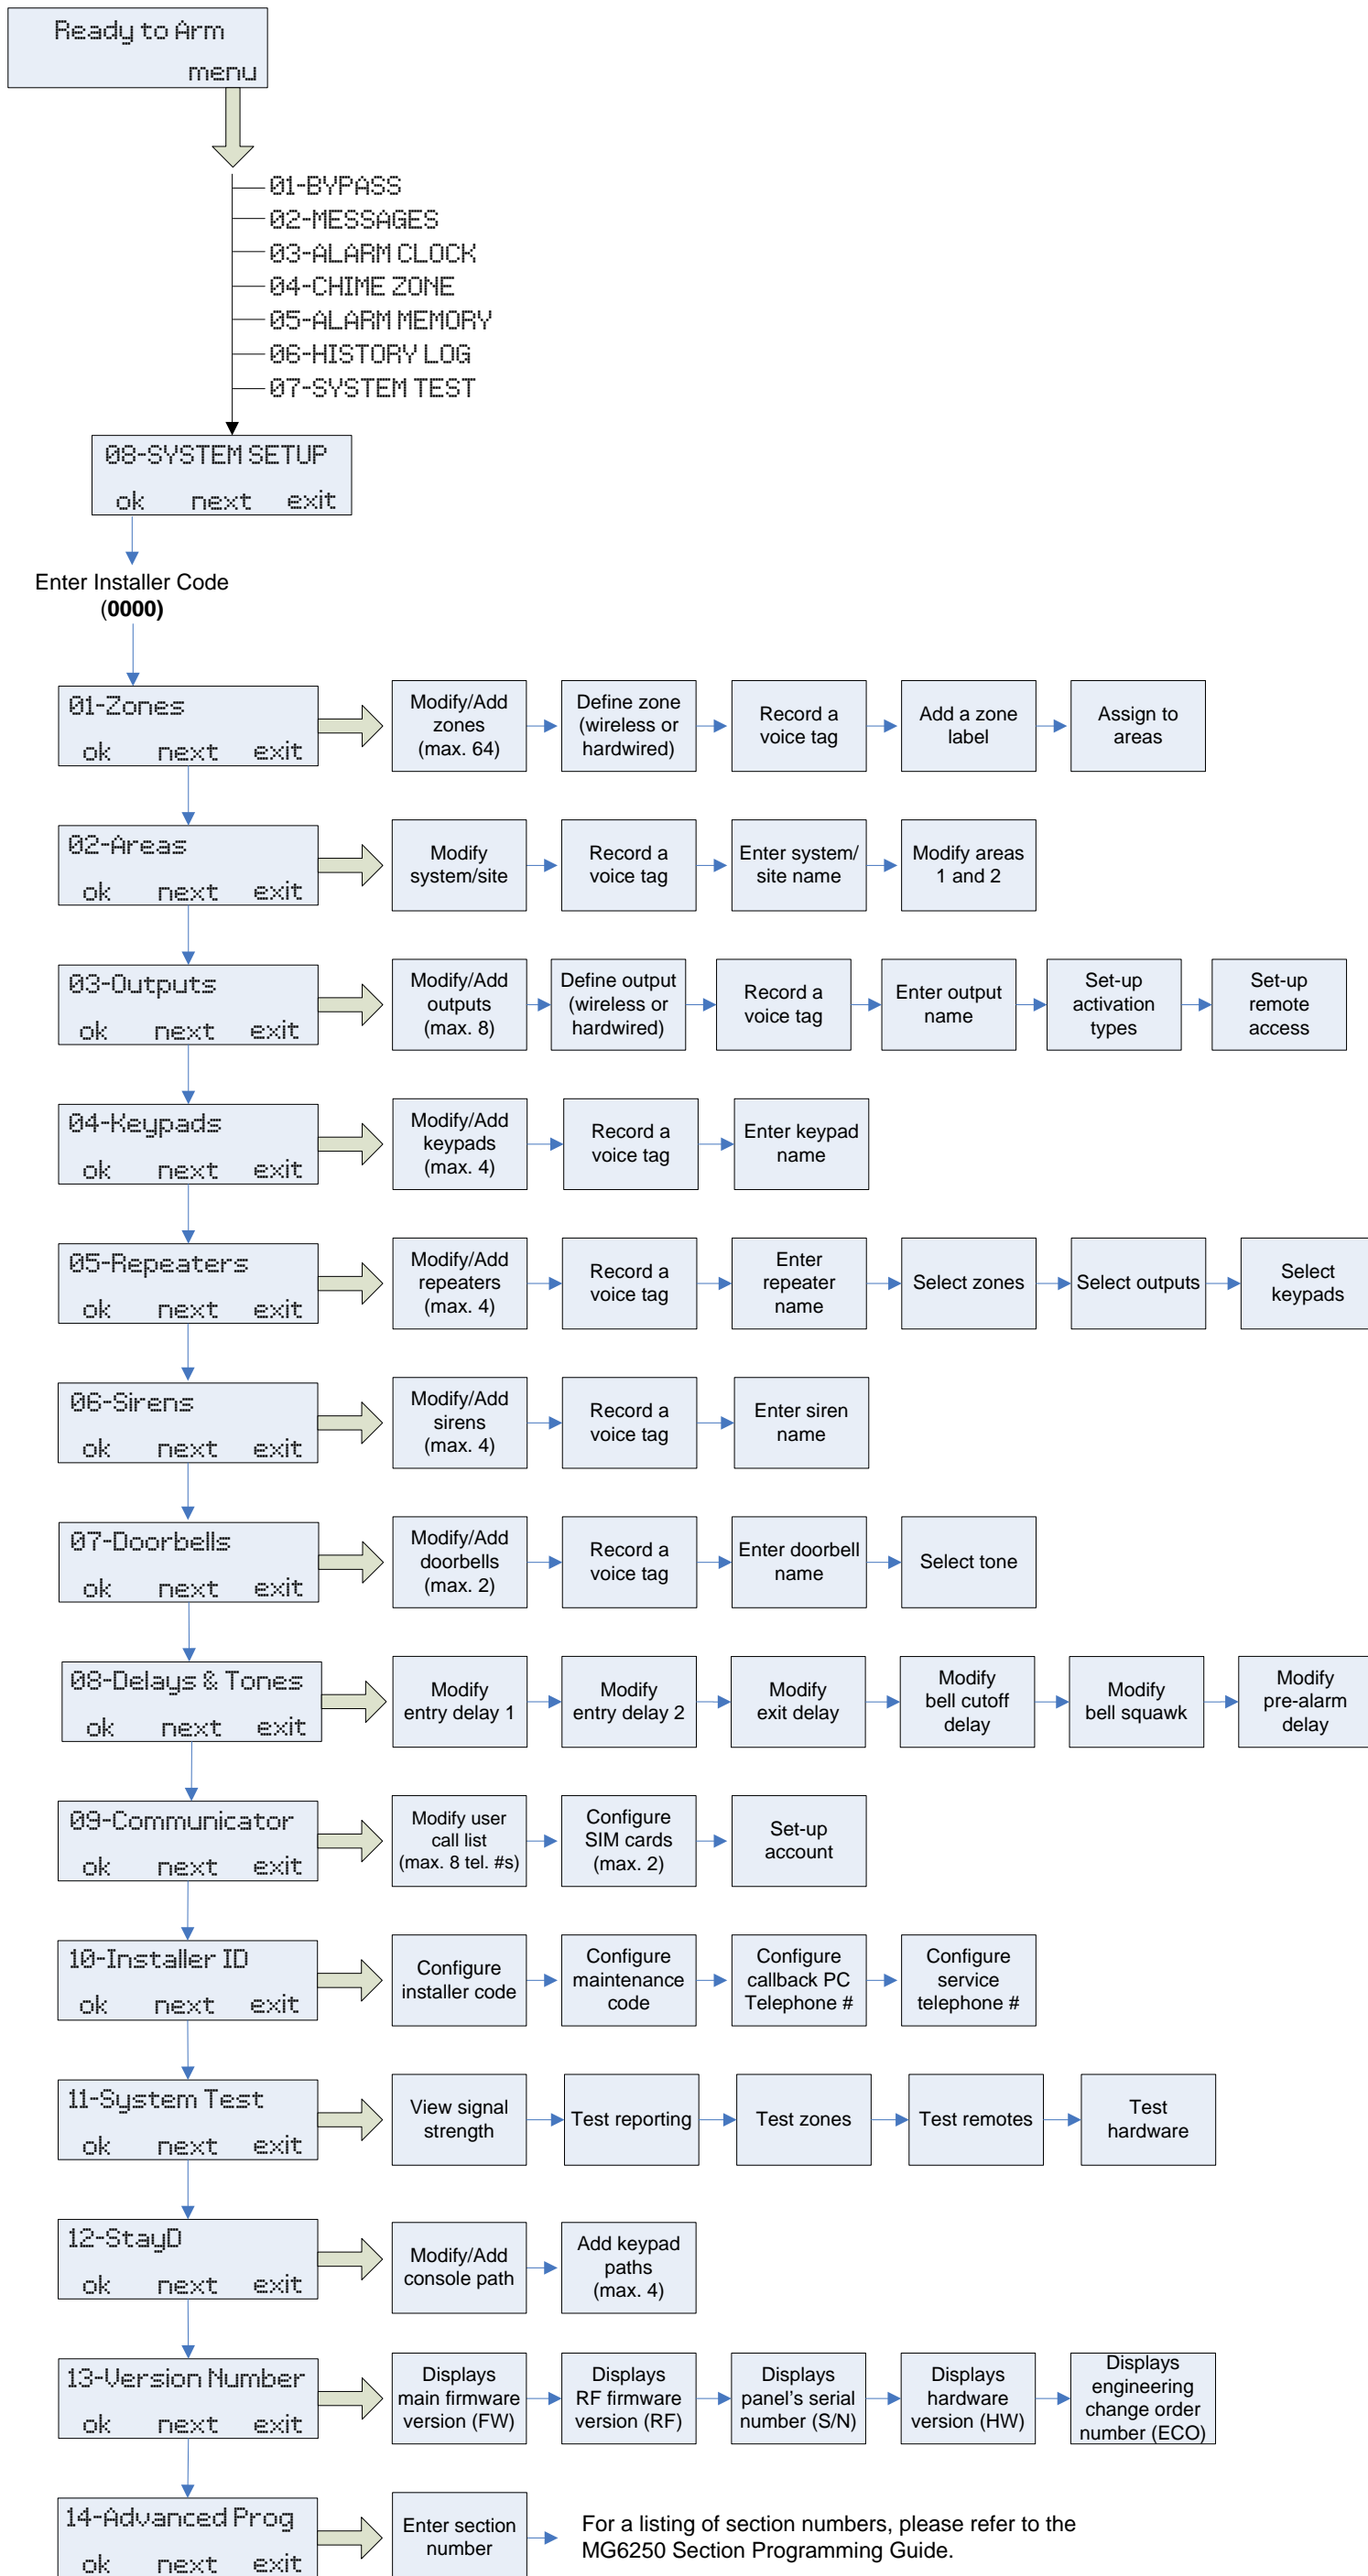

# MG6250 • Installer Menu Overview

Magellan All-in-one Wireless Security System

The following document provides a simplified overview of the installer menus for the MG6250 console. **Use this document only as a quick help guide to identify where certain settings/options are located within the menus.** For more detailed information and step-by-step procedures, refer to the MG6250 Menu Programming Guide. Please visit [Paradox.com](http://Paradox.com) for the latest releases of the various MG6250 documentation.

# MG6250 • User Menu Overview

Magellan All-in-one Wireless Security System

The following document provides a simplified overview of the user's menu programming for the MG6250 console. **Use this document only as a quick help guide to identify where certain settings/options are located within the menus.** For more detailed information and step-by-step procedures, refer to the MG6250 User Manual. Please visit [Paradox.com](http://Paradox.com) for the latest releases of the various MG6250 documentation.